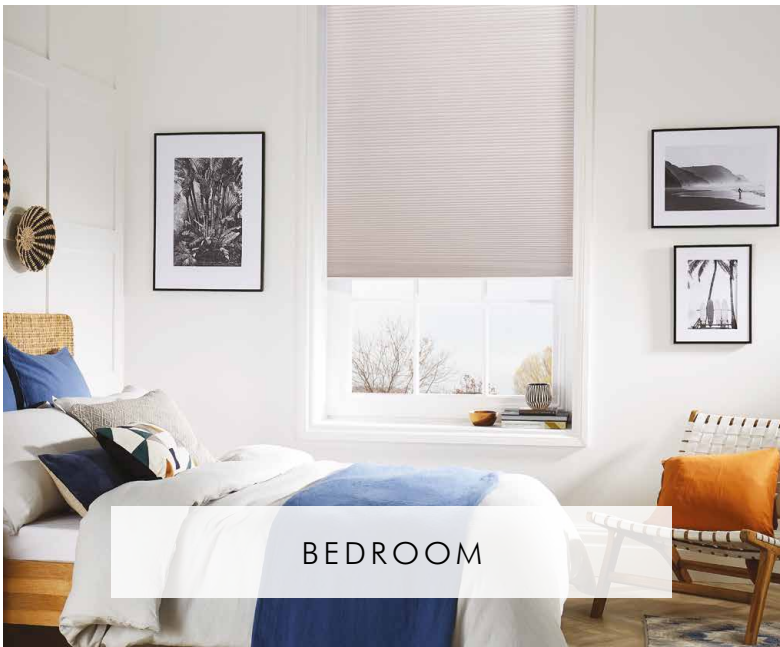

All our blinds are made to measure to your unique specification.

DISCOVER

— EVERYDAY EFFICIENCY & STYLE —

HALO
SEA MIST

YOUR SPACE

YOUR STYLE

Create a whole new look for your home with our stylish made to measure cellular blinds in a great selection of colours and textures.

— INTERIOR TRENDS —

STUDY

BATHROOM

BEDROOM

The cellular fabric collection features beautiful metallic finishes, pretty sheer fabrics, natural textures and a fashionable selection of colours.

KITCHEN/DINING