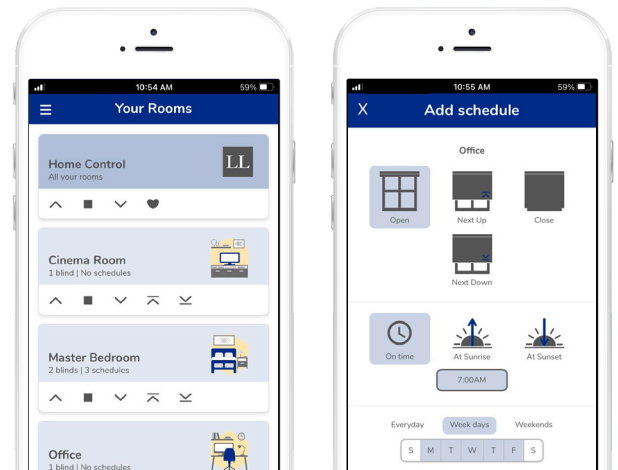

OPERATE MULTIPLE SHADE TYPES

Roller, roman, Vision®, Visage®, vertical and Allusion®. Control every blind type in one room or individually.