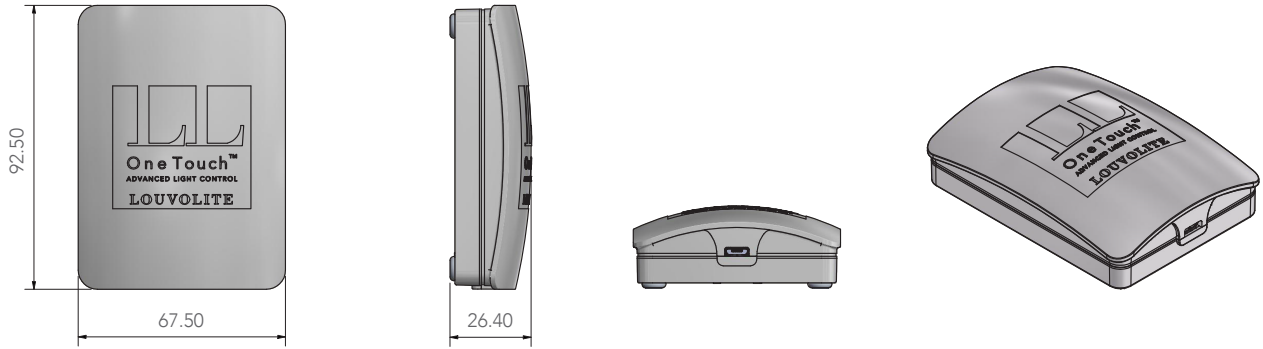

LOUVOLITE

OneTouch® WiFi HOME HUB

FOR USE WITH LOUVOLITE ONE TOUCH® BLINDS

Part Number: R1764-AU